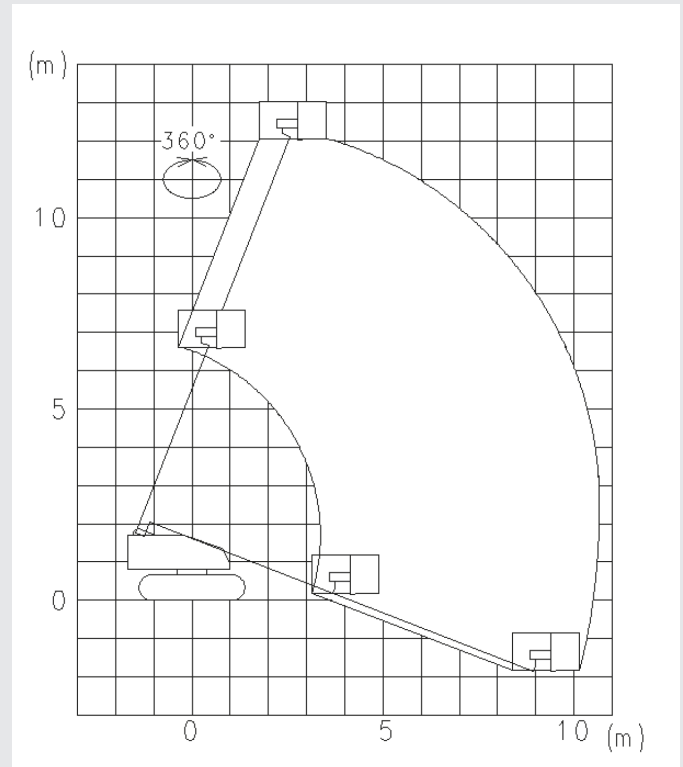

# Aichi SR12C1SM

## Working height 14,1 meter

### SPECIFICATIONS

Height	2,00 m
Length	6,34 m
Width	2,25 m
Ground clearance	0,34 m
Platform capacity	250 kg
Working height	14,10 m
Max. platform height	12,10 m
Lateral reach	10,70 m
Rotation	360° continuously
Platform rotation	180° (90°+ 90°)
Engine (diesel)	Yanmar 3TNV88
Power	18,90 kW
Own weight	7.500 kg
Platform dimensions	1,80 x 0,75 x 1,10 m
Speed	0-1,5 km/h
Tracks	450 mm steel chain
Tank volume	95 liter